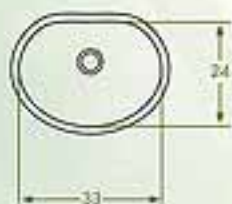

15 3/4" x 11 1/2" x 6"

452

10 1/4" x 6"

340

17 3/8" x 12 3/4" x 6"

453

11 7/8" x 6"

453 BR

BR: Bronze | BR: Brass

11 7/8" x 6"

▶ bajo mesada STANDARD | undermount STANDARD series

454
454 BR

BR: Bronze | BR: Brass

13" x 9 5/8" x 5"

455
455 BR

BR: Bronze | BR: Brass

15" x 11" x 5"

456

17 3/8" x 12 5/8" x 5"

457
457 BR

BR: Bronze | BR: Brass

13" x 9 1/2" x 5"

458
458 BR

BR: Bronze | BR: Brass

14 1/2" x 10 1/4" x 5"

459

17" x 11" x 5"