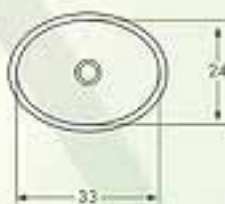

15 3/4" x 11 1/2" x 6"

452

10 1/4" x 6"

340

17 3/8" x 12 3/4" x 6"

453

11 7/8" x 6"

453 BR

BR: Bronze | BR: Brass

11 7/8" x 6"

▶ bajo mesada STANDARD | undermount STANDARD series

454
454 BR

BR: Bronze | BR: Brass

13" x 9 5/8" x 5"

455
455 BR

BR: Bronze | BR: Brass

15" x 11" x 5"

456

17 3/8" x 12 5/8" x 5"

457
457 BR

BR: Bronze | BR: Brass

13" x 9 1/2" x 5"

458
458 BR

BR: Bronze | BR: Brass

14 1/2" x 10 1/4" x 5"

459

17" x 11" x 5"