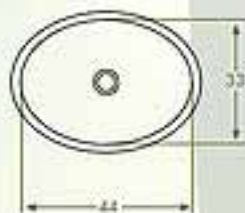

LÍNEA BAÑO
LAVATORY SERIES

BAJO MESADA Y ENCASTRABLE | UNDERMOUNT & DROP-IN

Mi Pileta

► encastrables de LUJO | drop-in DELUXE series

451

15 3/4" x 11 1/2" x 6"

451 BR

BR: Bronce | BR: Brass

15 3/4" x 11 1/2" x 6"

452

10 1/4" x 6"

340

17 3/8" x 12 3/4" x 6"

453

11 7/8" x 6"

453 BR

15" x 11" x 5"

456

17 3/8" x 12 5/8" x 5"

457
457 BR

BR: Bronze | BR: Brass

13" x 9 1/2" x 5"

458
458 BR

BR: Bronze | BR: Brass

14 1/2" x 10 1/4" x 5"

459

17" x 11" x 5"