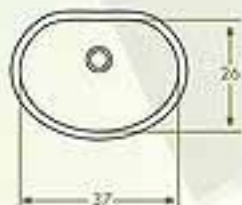

15 3/4" x 11 1/2" x 6"

452

10 1/4" x 6"

340

17 3/8" x 12 3/4" x 6"

453

11 7/8" x 6"

453 BR

BR: Bronze | BR: Brass

11 7/8" x 6"

▶ bajo mesada STANDARD | undermount STANDARD series

454
454 BR

BR: Bronze | BR: Brass

13" x 9 5/8" x 5"

455
455 BR

BR: Bronze | BR: Brass

15" x 11" x 5"

456

17 3/8" x 12 5/8" x 5"

457
457 BR

BR: Bronze | BR: Brass

13" x 9 1/2" x 5"

458
458 BR

BR: Bronze | BR: Brass

14 1/2" x 10 1/4" x 5"

459

17" x 11" x 5"