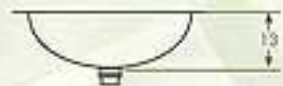

BR: Bronze | BR: Brass

11 7/8" x 6"

▶ bajo mesada STANDARD | undermount STANDARD series

454
454 BR

BR: Bronze | BR: Brass

13" x 9 5/8" x 5"

455
455 BR

BR: Bronze | BR: Brass

15" x 11" x 5"

456

17 3/8" x 12 5/8" x 5"

457
457 BR

BR: Bronze | BR: Brass

13" x 9 1/2" x 5"

458
458 BR

BR: Bronze | BR: Brass

14 1/2" x 10 1/4" x 5"

459

17" x 11" x 5"