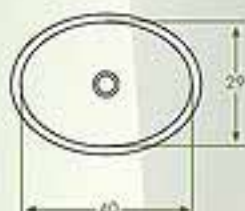

LÍNEA BAÑO
LAVATORY SERIES

BAJO MESADA Y ENCASTRABLE | UNDERMOUNT & DROP-IN

Mi Pileta

► encastrables de LUJO | drop-in DELUXE series

451

15 3/4" x 11 1/2" x 6"

451 BR

BR: Bronce | BR: Brass

15 3/4" x 11 1/2" x 6"

452

10 1/4" x 6"

340

17 3/8" x 12 3/4" x 6"

453

11 7/8" x 6"

453 BR

BR: Bronze | BR: Brass

11 7/8" x 6"

▶ bajo mesada STANDARD | undermount STANDARD series

454
454 BR

BR: Bronze | BR: Brass

13" x 9 5/8" x 5"

455
455 BR

BR: Bronze | BR: Brass

14 1/2" x 10 1/4" x 5"

459

17" x 11" x 5"