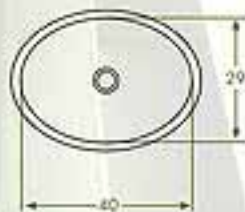

LÍNEA BAÑO
LAVATORY SERIES

BAJO MESADA Y ENCASTRABLE | UNDERMOUNT & DROP-IN

Mi Pileta

► encastrables de LUJO | drop-in DELUXE series

451

15 3/4" x 11 1/2" x 6"

451 BR

BR: Bronce | BR: Brass

15 3/4" x 11 1/2" x 6"

452

10 1/4" x 6"

340

17 3/8" x 12 3/4" x 6"

453

11 7/8" x 6"

453 BR

BR: Bronze | BR: Brass

11 7/8" x 6"

▶ bajo mesada STANDARD | undermount STANDARD series

454
454 BR

BR: Bronze | BR: Brass

13" x 9 5/8" x 5"

455
455 BR

BR: Bronze | BR: Brass

14 1/2" x 10 1/4" x 5"

459

17" x 11" x 5"