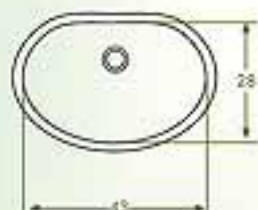

15 3/4" x 11 1/2" x 6"

452

10 1/4" x 6"

340

17 3/8" x 12 3/4" x 6"

453

11 7/8" x 6"

453 BR

BR: Bronze | BR: Brass

11 7/8" x 6"

▶ bajo mesada STANDARD | undermount STANDARD series

454
454 BR

BR: Bronze | BR: Brass

13" x 9 5/8" x 5"

455
455 BR

BR: Bronze | BR: Brass

15" x 11" x 5"

456

17 3/8" x 12 5/8" x 5"

457
457 BR

BR: Bronze | BR: Brass

13" x 9 1/2" x 5"

458
458 BR

BR: Bronze | BR: Brass

14 1/2" x 10 1/4" x 5"

459

17" x 11" x 5"