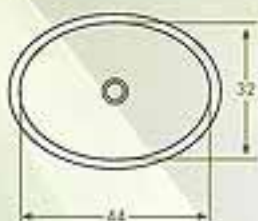

15 3/4" x 11 1/2" x 6"

452

10 1/4" x 6"

340

17 3/8" x 12 3/4" x 6"

453

11 7/8" x 6"

453 BR

BR: Bronze | BR: Brass

11 7/8" x 6"

▶ bajo mesada STANDARD | undermount STANDARD series

454
454 BR

BR: Bronze | BR: Brass

13" x 9 5/8" x 5"

455
455 BR

BR: Bronze | BR: Brass

15" x 11" x 5"

456

17 3/8" x 12 5/8" x 5"

457
457 BR

BR: Bronze | BR: Brass

13" x 9 1/2" x 5"

458
458 BR

BR: Bronze | BR: Brass

14 1/2" x 10 1/4" x 5"

459

17" x 11" x 5"