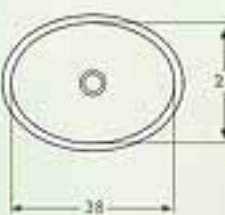

15 3/4" x 11 1/2" x 6"

452

10 1/4" x 6"

340

17 3/8" x 12 3/4" x 6"

453

11 7/8" x 6"

453 BR

BR: Bronze | BR: Brass

11 7/8" x 6"

▶ bajo mesada STANDARD | undermount STANDARD series

454
454 BR

BR: Bronze | BR: Brass

13" x 9 5/8" x 5"

455
455 BR

BR: Bronze | BR: Brass

15" x 11" x 5"

456

17 3/8" x 12 5/8" x 5"

457
457 BR

BR: Bronze | BR: Brass

13" x 9 1/2" x 5"

458
458 BR

BR: Bronze | BR: Brass

14 1/2" x 10 1/4" x 5"

459

17" x 11" x 5"